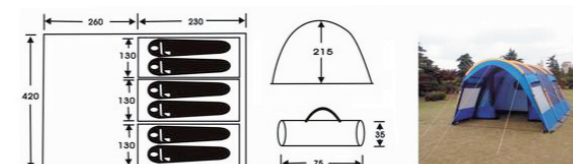

Contenu Content

NOURRITURE FOOD

PETIT-DÉJEUNER BREAKFAST
Boissons aux céréales Instant cereal drink
Thé en sachets Tea
Café en dose soluble Instant Coffee
Lait écrémé en poudre Powdered Milk
Sucre en poudre White Sugar
Barre vitaminée Multi-vitamins bar

DÉJEUNER LUNCH
Nouilles instantanées au bœuf Instant oriental noodles beef
Nouilles instantanées au poulet Instant oriental noodles chicken
Nouilles instantanées aux légumes Instant oriental noodles vegetables
Nouilles instantanées aux crevettes Instant oriental noodles shrimps
Barre vitaminée Bar of cereals multi vitamins

DÎNER DINER
Nouilles instantanées au bœuf Instant oriental noodles beef
Nouilles instantanées au poulet Instant oriental noodles chicken
Nouilles instantanées aux légumes Instant oriental noodles vegetables
Nouilles instantanées aux crevettes Instant oriental noodles shrimps
Barre vitaminée Multi-vitamins bar

ÉQUIPEMENTS SANITAIRES SANITARY EQUIPMENTS

Brosse à cheveux Hairbrush
Savon Soap
Dentifrice Toothbrush
Brosse à Dents Toothpaste
Doses de Shampoing Shampoo
Doses de Gel Douche Shower gel
Serviettes Towels
Lingettes de toilette humidifiées Sanitary wipes
Produit Anti-Moustiques Anti- insects spray
Étui de 6 paquets de mouchoirs Tissues
Trousse de premier secours First-aid kit
Brosse multi usages Multi-purpose Brush

LOGEMENT ACCOMMODATION

Tente 6 places A 6 persons tent
6 Sacs de couchage 6 sleeping bags
Couverture de survie Survival blanket
Panchos Ponchos

Vache à eau 15 litres Water container
Tablettes de purification d'eau Water purification tablets
Popote pour 6 personnes Cooking set
Sets de 3 couverts Cutlery set
Réchaud Stove
Tablettes pour réchaud Solid combustible for stove
Briquet / Allumettes Lighter & safety matches